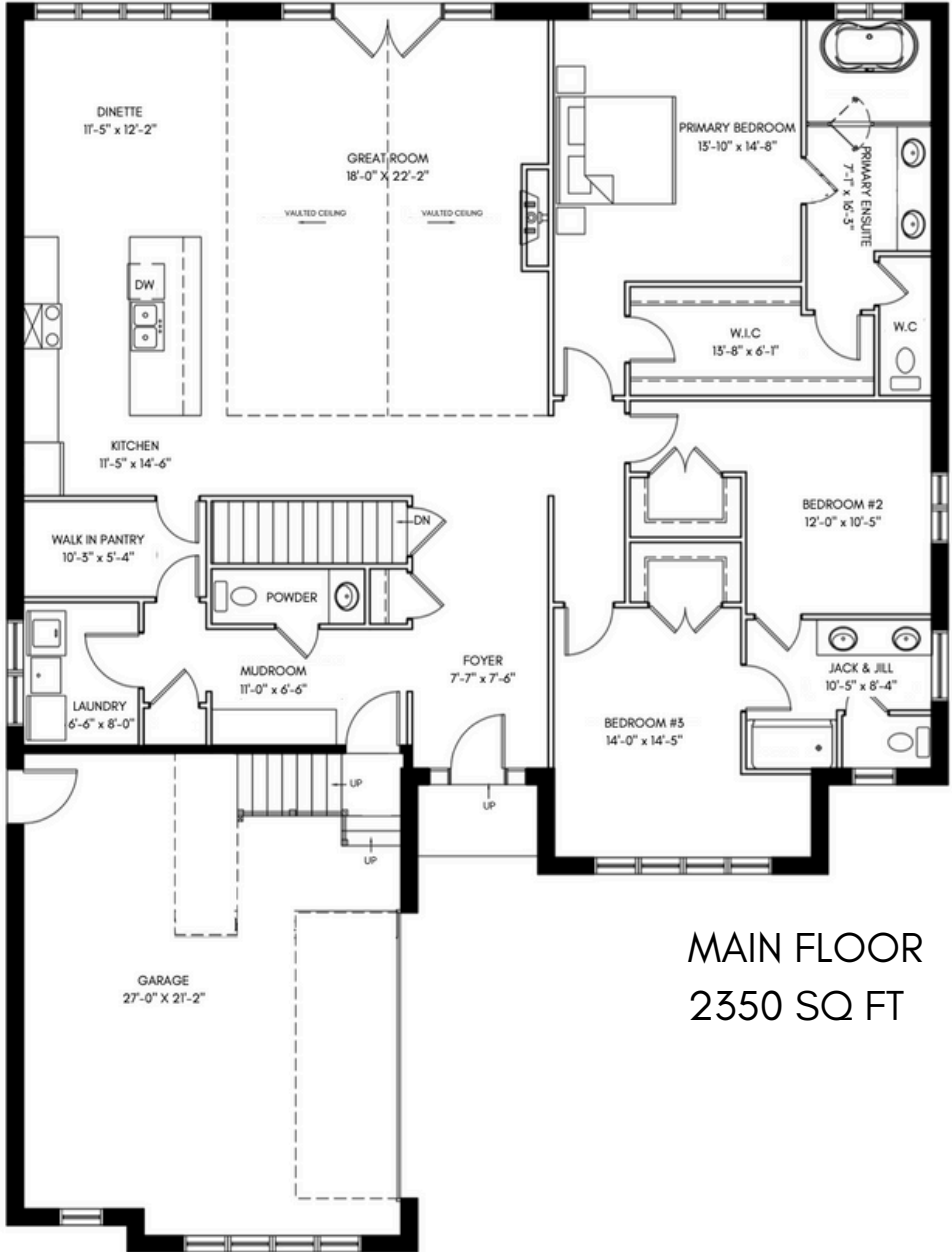

MAGNUS HOMES

LOFT ABOVE GARAGE 520 SQ FT
TOTAL 2870 SQ FT

MAIN FLOOR
2350 SQ FT